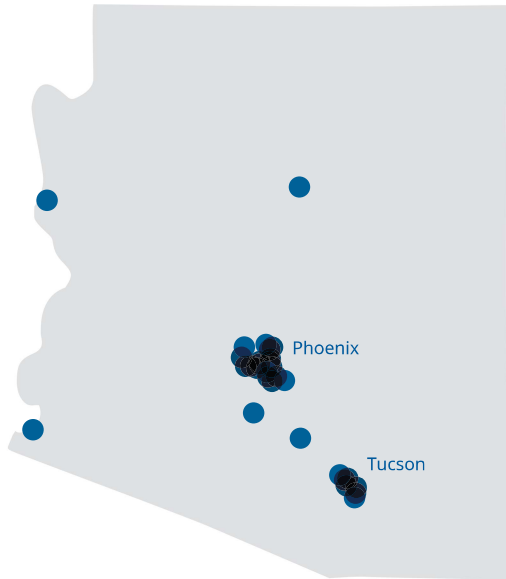

COMPANIES

ABB
ASSA ABLOY
Atlas Copco
BTS
Camfil
Cellink
Duxiana
EdgeConneX
Enea

Ericsson
Gyros
H&M
Hexagon
ICTA (Intellecta)
IFS
IKEA
Loomis
NEFAB
Nextmune

Nolato
Precimeter
Sandvik
Securitas
Skanska
Wash

7 159

Total jobs supported in Arizona

6 165

Jobs supported by Swedish-affiliated companies

240

Jobs supported by exports of goods to Sweden

754

Jobs supported by service exports to Sweden

51.3m

Export of goods to Sweden

Arizona's top export to Sweden was electrical machinery, sound and TV equipment, etc., to a value of **11.4m USD**

Arizona also exported **435k USD** of ice cream and other edible ice

97 323

US residents of Swedish descent