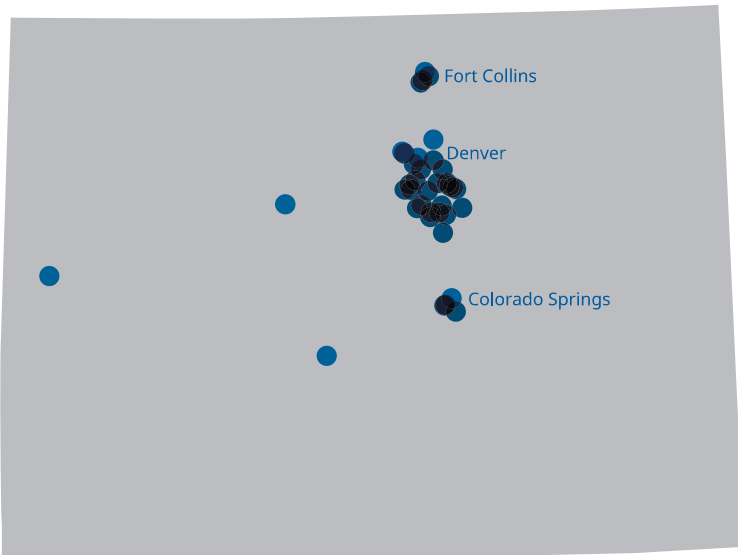

Swedish Economic Impact on Colorado

6 488

Total jobs supported in Colorado

30.5m

Export of goods to Sweden

5 662

Jobs supported by Swedish-affiliated companies

Colorado's top export to Sweden was prepared culture media for development of microorganisms to a value of **7.8m USD**

142

Jobs supported by exports of goods to Sweden

Colorado also exported **1.7m USD** of sauces and preparations, mixed condiments, and mixed seasonings, and **629k USD** of beer

684

Jobs supported by service exports to Sweden

125 010

US residents of Swedish descent

COMPANIES

Arboritec	Ericsson	Kodiak	Sustainable Cards
ASSA ABLOY	Fika	Loomis	Swedish Space Corporation (SSC)
Atlas Copco	Fjällräven	Mentice	Transcom
Bona	Getinge	Micropack	Trelleborg
Brunton	GPS Solutions	Nilar	Two Swedes Glögg
Camfil	Guideline Geo	Parkson	Vitrolife
Data Ductus	H&M	Rocky Mountain Solution Partners	Wash
EcoSys	Hestra	Sandvik	XVIVO Perfusion
EdgeConneX	HMM Solutions	Securitas	
Ellab	ICTA (Intellecta)	Sigicom	
Epiroc	IKEA	Sports Design Sweden	
	Kaffe Landskap		