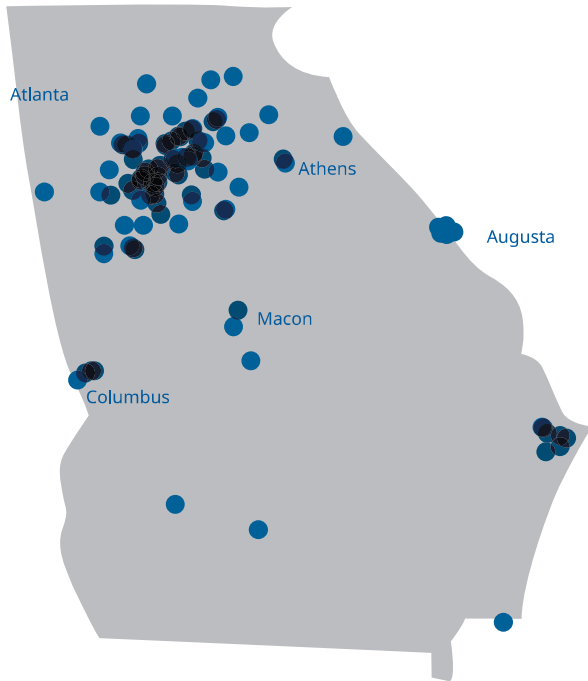

Swedish Economic Impact on Georgia

11 163

Total jobs supported in Georgia

118.1m

Export of goods to Sweden

9 469

Jobs supported by Swedish-affiliated companies

Georgia's top export to Sweden was misc. chemicals, including **25.1m USD** of tall oil, to a value of **51.1m USD**

552

Jobs supported by exports of goods to Sweden

Georgia also exported **6.4m USD** of tractors

1 142

Jobs supported by service exports to Sweden

43 371

US residents of Swedish descent

Swedish Economic Impact on Georgia

Swedish-affiliated companies located in Georgia

COMPANIES

ABB	Diversitech	IKEA	Sandvik	Thomas Concrete
AR Packaging	Duxiana	Lifco	Sani	Turner Pest Control
ASSA ABLOY	EdgeConneX	Loomis	Securitas	Waboba
Atlas Copco	Elanders	Media Services	Sidel	Wackes
Bruks Siwertell	Electrolux	Mölnlycke	Sinch	Wellspect HealthCare
Bufab	Elekta	NEFAB	Skaltek	
Cellmark	Ericsson	Osmose	Skanska	
Cerlic	Eton Systems	Paxxo	SKF	
Cint	H&M	Polygon Group	SPIRAC	
COS	Hexagon	Pricer	SSAB	
DigitalRoute	Hexpol	Qmatic	Studsvik	
	Husqvarna	Range Servant	Syncon	