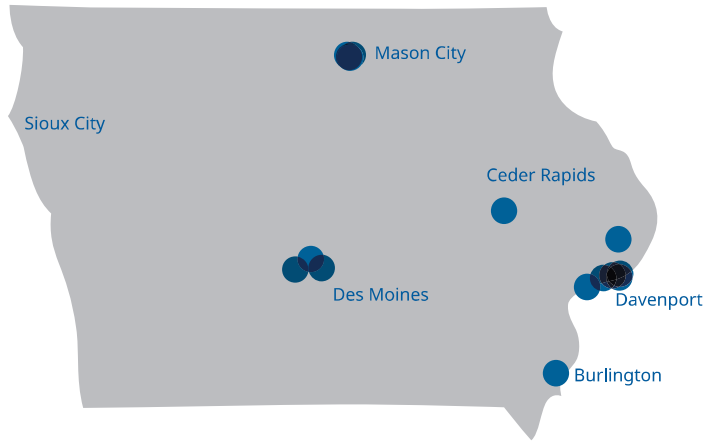

Swedish Economic Impact on Iowa

COMPANIES

- ASSA ABLOY
- Elanders
- H&M
- Loomis
- Nord-Lock
- Securitas
- SSAB

3 699

Total jobs supported in Iowa

28m

Export of goods to Sweden

3 219

Jobs supported by Swedish-affiliated companies

Iowa's top export to Sweden was tractors to a value of **13.6m USD**

Iowa also exported **1.9m USD** of fishing tackle, reels, and rods; decoy birds; other hunting or shooting requisites; and **587k USD** of corn

131

Jobs supported by exports of goods to Sweden

80 491

US residents of Swedish descent

349

Jobs supported by service exports to Sweden