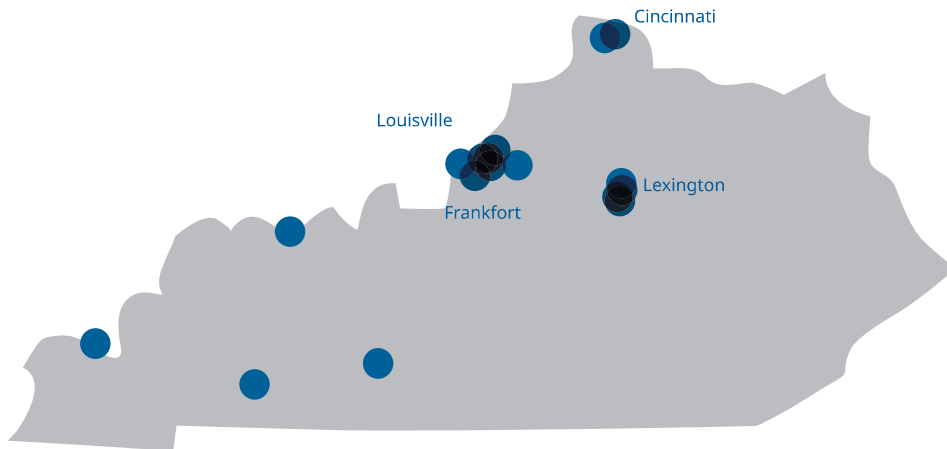

Swedish Economic Impact on Kentucky

COMPANIES

AAK
 ASSA ABLOY
 AstraZeneca
 Atlas Copco
 Brazeway
 Cellmark
 Dito Sama
 Eetsan
 Essity
 Grindmaster

H&M
 Hexatronic
 Loomis
 Opus Group
 Sandvik
 Securitas
 Swedish Match
 SyntheticMR

5 468

Total jobs supported in Kentucky

3 941

Jobs supported by Swedish-affiliated companies

1 082

Jobs supported by exports of goods to Sweden

445

Jobs supported by service exports to Sweden

231.7m

Export of goods to Sweden

Kentucky's top export to Sweden was pharmaceutical products to a value of **211.2m USD**

Kentucky also exported **1.9m USD** of oak wood and **395k USD** of whiskies

17 650

US residents of Swedish descent