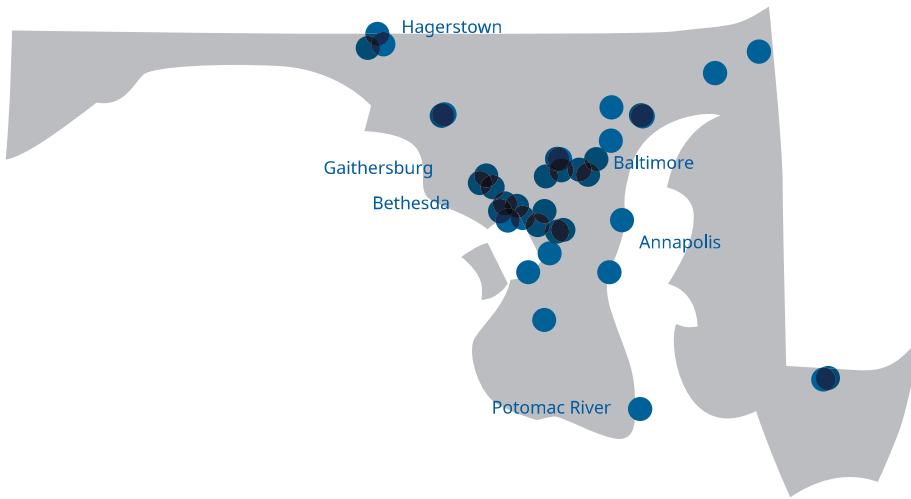

Swedish Economic Impact on Maryland

6 303

Total jobs supported in Maryland

44.3m

Export of goods to Sweden

5 415

Jobs supported by Swedish-affiliated companies

Maryland's top export to Sweden was pharmaceutical products to a value of **15.8m USD**

207

Jobs supported by exports of goods to Sweden

Maryland also exported **2.8m USD** of cars and vehicles for transporting people

681

Jobs supported by service exports to Sweden

31 932

US residents of Swedish descent

COMPANIES

AmericanPest
Anticimex
ASSA ABLOY
AstraZeneca
Atlas Copco
Bergvik
Dunlop
Free State Yachts

H&M
Hexagon
Icomera
IKEA
Loomis
L-Soft
Mack Trucks
OssDsign
Ovzon

Prevost
SKF
Securitas
SigmaSpace
Skanska
Viking Pest
Volvo Group