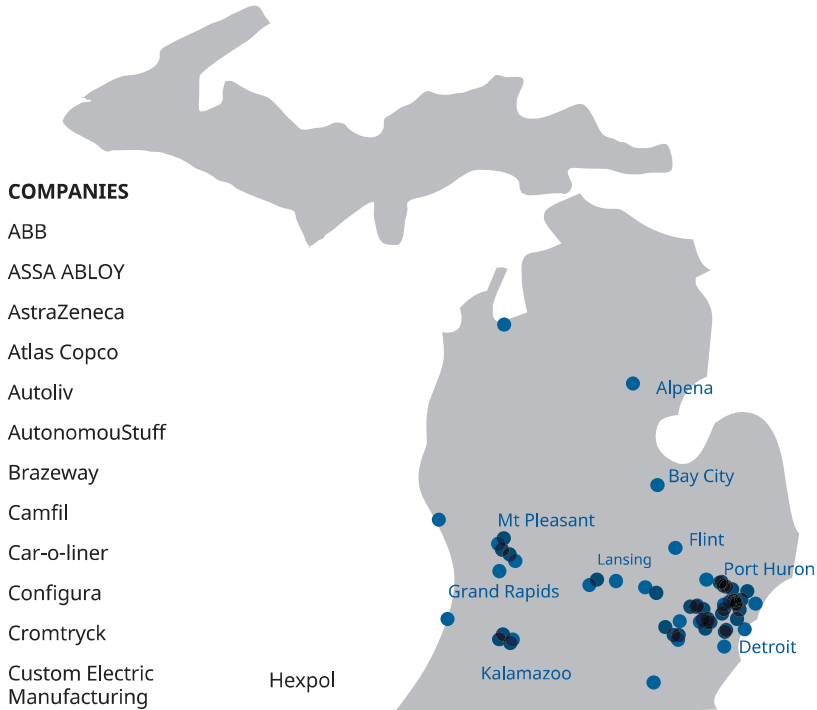

Swedish Economic Impact on Michigan

COMPANIES

- ABB
- ASSA ABLOY
- AstraZeneca
- Atlas Copco
- Autoliv
- AutonomouStuff
- Brazeway
- Camfil
- Car-o-liner
- Configura
- Cromtryck
- Custom Electric Manufacturing
- Dometic Group
- EdgeConneX
- Elmo
- EWAB Engineering
- Fjällräven
- Free Field Technologies (FFT)
- H&M
- Hästens
- Hexagon
- Hexpol
- Holmbergs
- ICTA (Intellecta)
- IKEA
- Loomis
- Metrologic Group
- Modelon
- MSC Software
- Munters
- Opus Group
- Sandvik
- Seco Tools
- Securitas
- SKF
- Smart Eye
- Stringo
- Trelleborg
- Wash
- Wennberg International
- Wireless Car

10 918

Total jobs supported in Michigan

122.4m

Export of goods to Sweden

9 299

Jobs supported by Swedish-affiliated companies

Michigan's top export to Sweden was motor vehicles and parts to a value of **39.5m USD**

Michigan also exported **563k USD** of caviar

571

Jobs supported by exports of goods to Sweden

138 301

US residents of Swedish descent

1 048

Jobs supported by service exports to Sweden