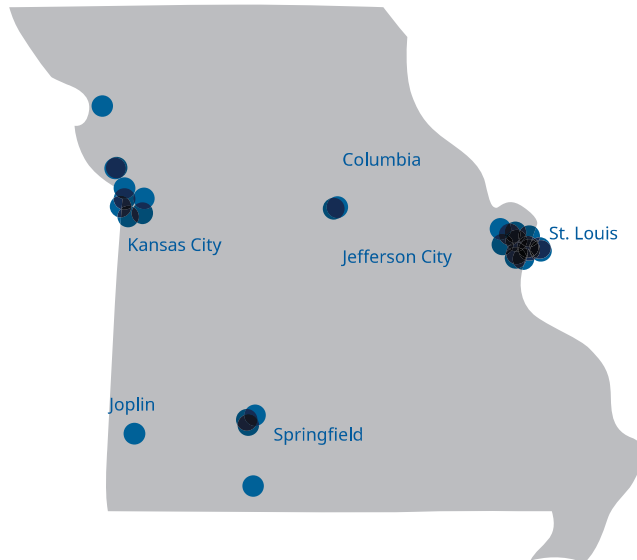

Swedish Economic Impact on Missouri

COMPANIES

ASSA ABLOY

Atlas Copco

AXEL Christiernsson

Certara

DeLaval

Elektro

Securitas

SKF

T-Kartor

Tetra Pak

Volvo Group

6 800

Total jobs supported in Missouri

5 887

Jobs supported by Swedish-affiliated companies

211

Jobs supported by exports of goods to Sweden

702

Jobs supported by service exports to Sweden

45.1m

Export of goods to Sweden

Missouri's top export to Sweden was batteries to a value of

17.5m USD

Missouri also exported **1.3m USD** of fishing rods, reels, tackle, etc.

60 084

US residents of Swedish descent