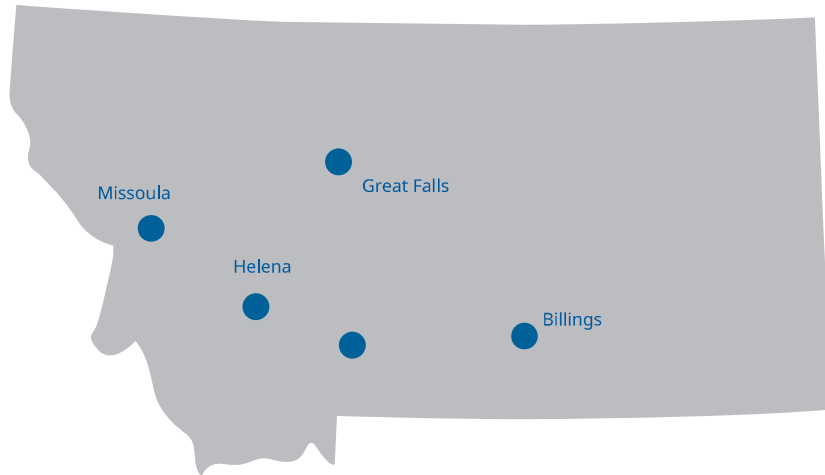

Swedish Economic Impact on Montana

COMPANIES

- ASSA ABLOY
- Endomines
- H&M
- Securitas

1 114

Total jobs supported in Montana

10.6m

Export of goods to Sweden

949

Jobs supported by Swedish-affiliated companies

Montana's top export to Sweden was copper oxides and hydroxides to a value of **7.7m USD**

Montana also exported **398k USD** of string musical instruments

50

Jobs supported by exports of goods to Sweden

29 497

US residents of Swedish descent

115

Jobs supported by service exports to Sweden