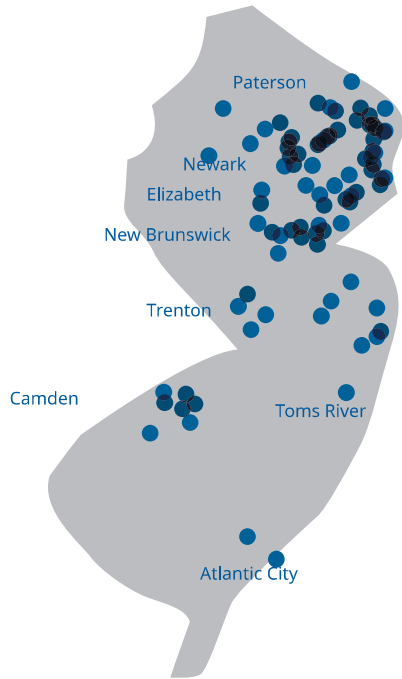

Swedish Economic Impact on New Jersey

COMPANIES

AAK
 ABB
 Allard
 Anticimex
 ASSA ABLOY
 AstraZeneca
 Atlas Copco
 BioMedtrix
 Camfil
 Cellmark
 Certara
 Colart
 Cox Gomyl
 Diab
 Direct Link

Diversitech
 Duxiana
 Ekman
 Elof Hansson
 Ericsson
 Evolution
 FAS Converting
 FormPipe
 Getinge
 H&M
 Hasselblad
 ICTA (Intellecta)
 IFS
 Igenomix
 Iggesund Paperboard
 IKEA
 Infozone
 IPCO
 Loomis

Manntech
 Marcus BP
 Metenova
 NetEnt
 New Wave
 Nolato
 Orexo
 Oticon
 Pictura
 Prevost
 Profoto
 Revent
 Ringfeder
 Sandvik
 SAS
 Securitas
 Skanska
 Spectrogon
 Sprauge
 Tetra Pak
 TFS
 Volvo Cars
 Volvo Group

126.6m

Export of goods to Sweden

New Jersey's top export to Sweden was optical, photographic, cinematographic, measuring, checking, medical or surgical instruments and apparatus to a value of **32.1m USD**

New Jersey also exported **1.5m USD** of perfumes and toilet waters

50 106

US residents of Swedish descent