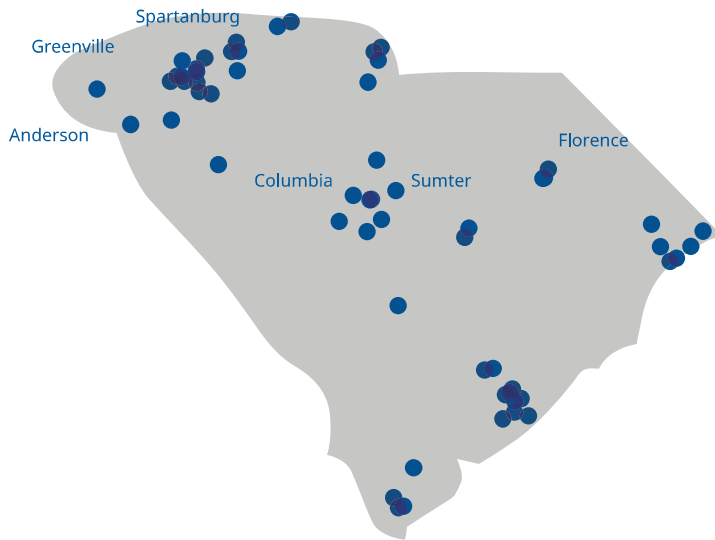

COMPANIES

ABB

Alo

Anticimex

ASSA ABLOY

Atlas Copco

ATT Metrology Services

Camfil

Cellmark

Electrolux

Guideline Geo

H&M

Haldex

Husqvarna

Loomis

NEFAB

Securitas

Seldén Mast

SKF

Thomas Concrete

Trelleborg

Volvo Cars

Wash

5 479

Total jobs supported in South Carolina

4 353

Jobs supported by Swedish-affiliated companies

631

Jobs supported by exports of goods to Sweden

495

Jobs supported by service exports to Sweden

135.2m

Export of goods to Sweden

South Carolina's top export to Sweden was motor cars and vehicles for transporting people to a value of **59.2m USD**

South Carolina also exported **5.8m USD** of snowplows and snowblowers, and **1.7m USD** of dog and cat food

22 442

US residents of Swedish descent