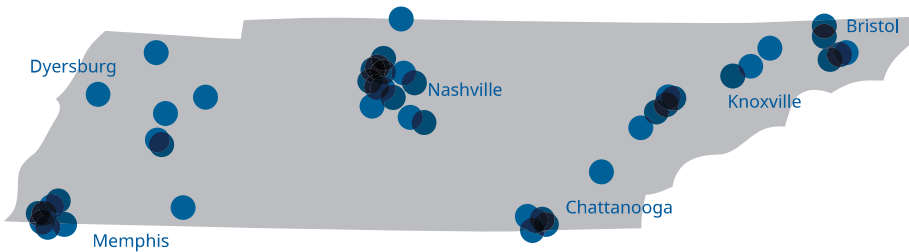

Swedish Economic Impact on Tennessee

COMPANIES

ABB
ASSA ABLOY
Atlas Copco
Camfil
Cellmark
Certara
EdgeConneX
Electrolux
Elme
Elos Medtech
Gränges

H&M
Hexagon
Hexpol
Husqvarna
ICTA (Intellecta)
IKEA
Komatsu Forest
Loomis
NIBE
OxThera
Permobil
Prevost

Securitas
Skanska
SKF
Spotify
Trelleborg
Troax
Volvo Group

7 482

Total jobs supported in Tennessee

6 413

Jobs supported by Swedish-affiliated companies

318

Jobs supported by exports of goods to Sweden

751

Jobs supported by service exports to Sweden

68m

Export of goods to Sweden

Tennessee's top export to Sweden was civilian aircraft, engines, and related parts to a value of **23.4m USD**

Tennessee also exported **1.8m USD** of whiskies and **1m USD** of musical instruments (other than keyboards) requiring amplification

30 111

US residents of Swedish descent